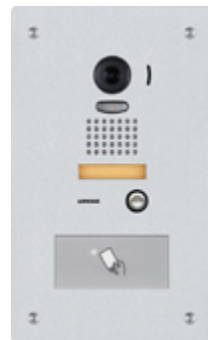

JP-4HD

Video Sub Master Station

- 7" LCD touchscreen
- Hands-free communication with handset for privacy

Door Stations

JP-DA

Video Door Station (included with JPS-4AED box set)

- PTZ camera
- Plastic chassis
- Weather resistant
- Surface mount

JP-DV

Video Door Station (included with JPS-4AEDV box set)

- PTZ camera
- Zinc die cast cover
- Weather and vandal resistant
- Surface mount

JP-DVF

Video Door Station (included with JPS-4AEDF box set)

- PTZ camera
- Stainless steel panel
- Weather and vandal resistant
- Flush mount (back box included)